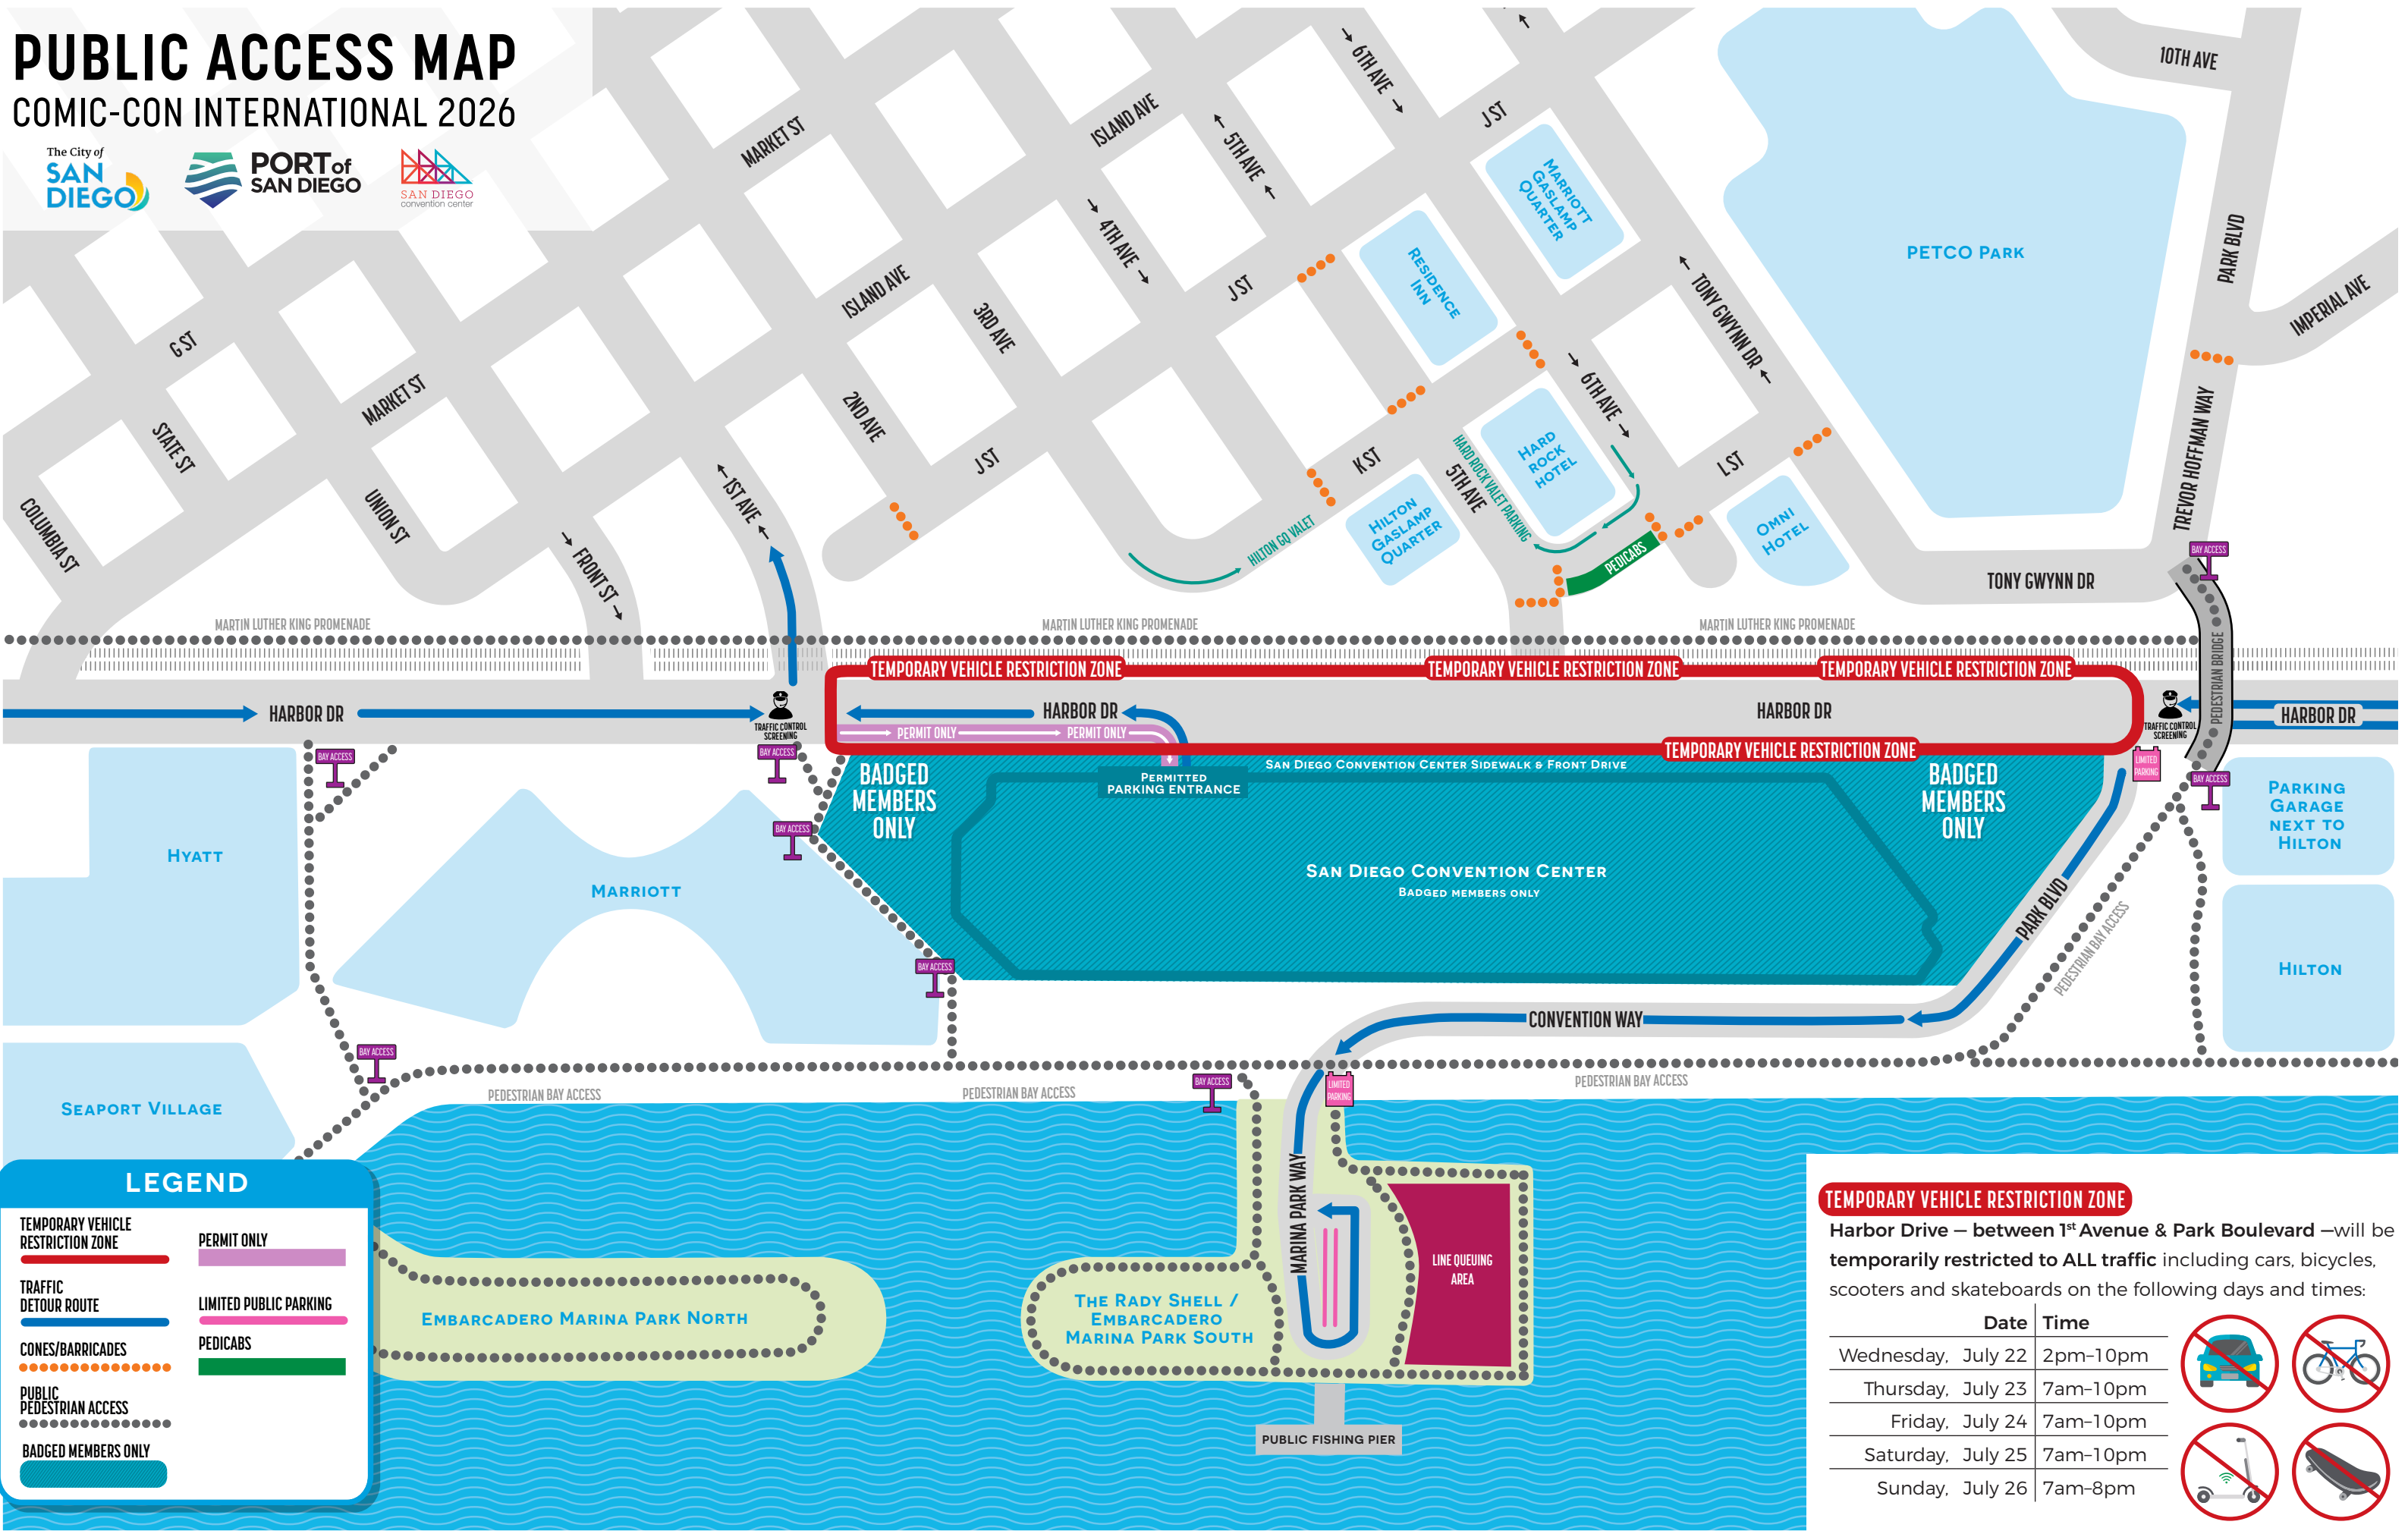

PUBLIC ACCESS MAP

COMIC-CON INTERNATIONAL 2026

LEGEND

- TEMPORARY VEHICLE RESTRICTION ZONE (Red line)
- TRAFFIC DETOUR ROUTE (Blue line)
- CONES/BARRICADES (Orange dots)
- PUBLIC PEDESTRIAN ACCESS (Dotted line)
- BADGED MEMBERS ONLY (Blue shaded area)
- PERMIT ONLY (Purple line)
- LIMITED PUBLIC PARKING (Pink line)
- PEDICABS (Green line)

TEMPORARY VEHICLE RESTRICTION ZONE

Harbor Drive – between 1st Avenue & Park Boulevard – will be temporarily restricted to ALL traffic including cars, bicycles, scooters and skateboards on the following days and times:

Date	Time
Wednesday, July 22	2pm-10pm
Thursday, July 23	7am-10pm
Friday, July 24	7am-10pm
Saturday, July 25	7am-10pm
Sunday, July 26	7am-8pm