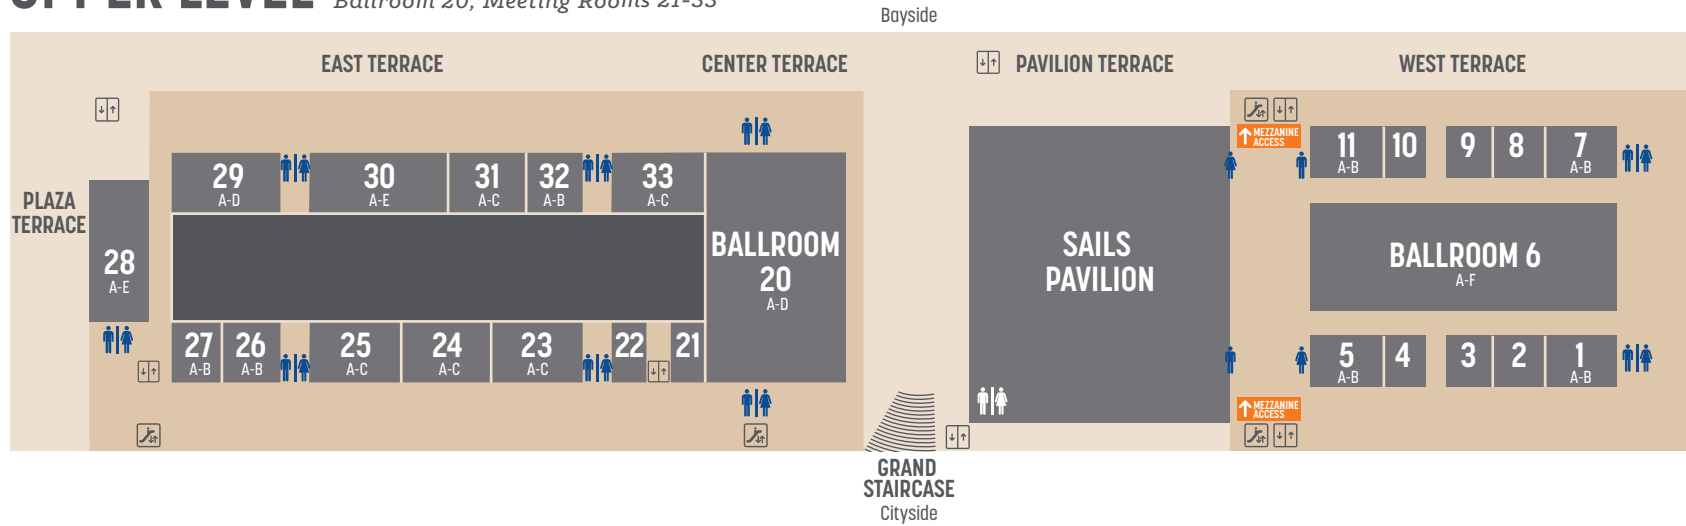

UPPER LEVEL *Meeting Rooms 1–11, Ballroom 6, Sails Pavilion*

MEZZANINE LEVEL *Meeting Rooms 12-19*

GROUND LEVEL *Lobbies A–H, Exhibit Halls A–H, Plaza Park*