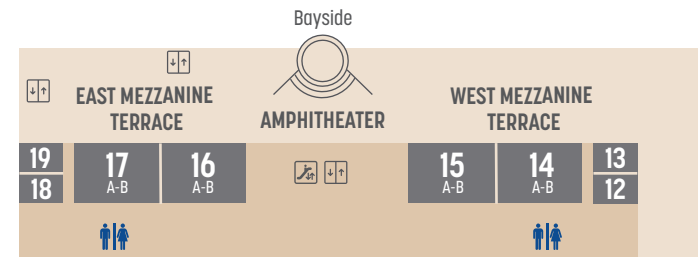

UPPER LEVEL *Meeting Rooms 1–11, Ballroom 6, Sails Pavilion*

MEZZANINE LEVEL *Meeting Rooms 12-19*

GROUND LEVEL *Lobbies A–H, Exhibit Halls A–H, Plaza Park*