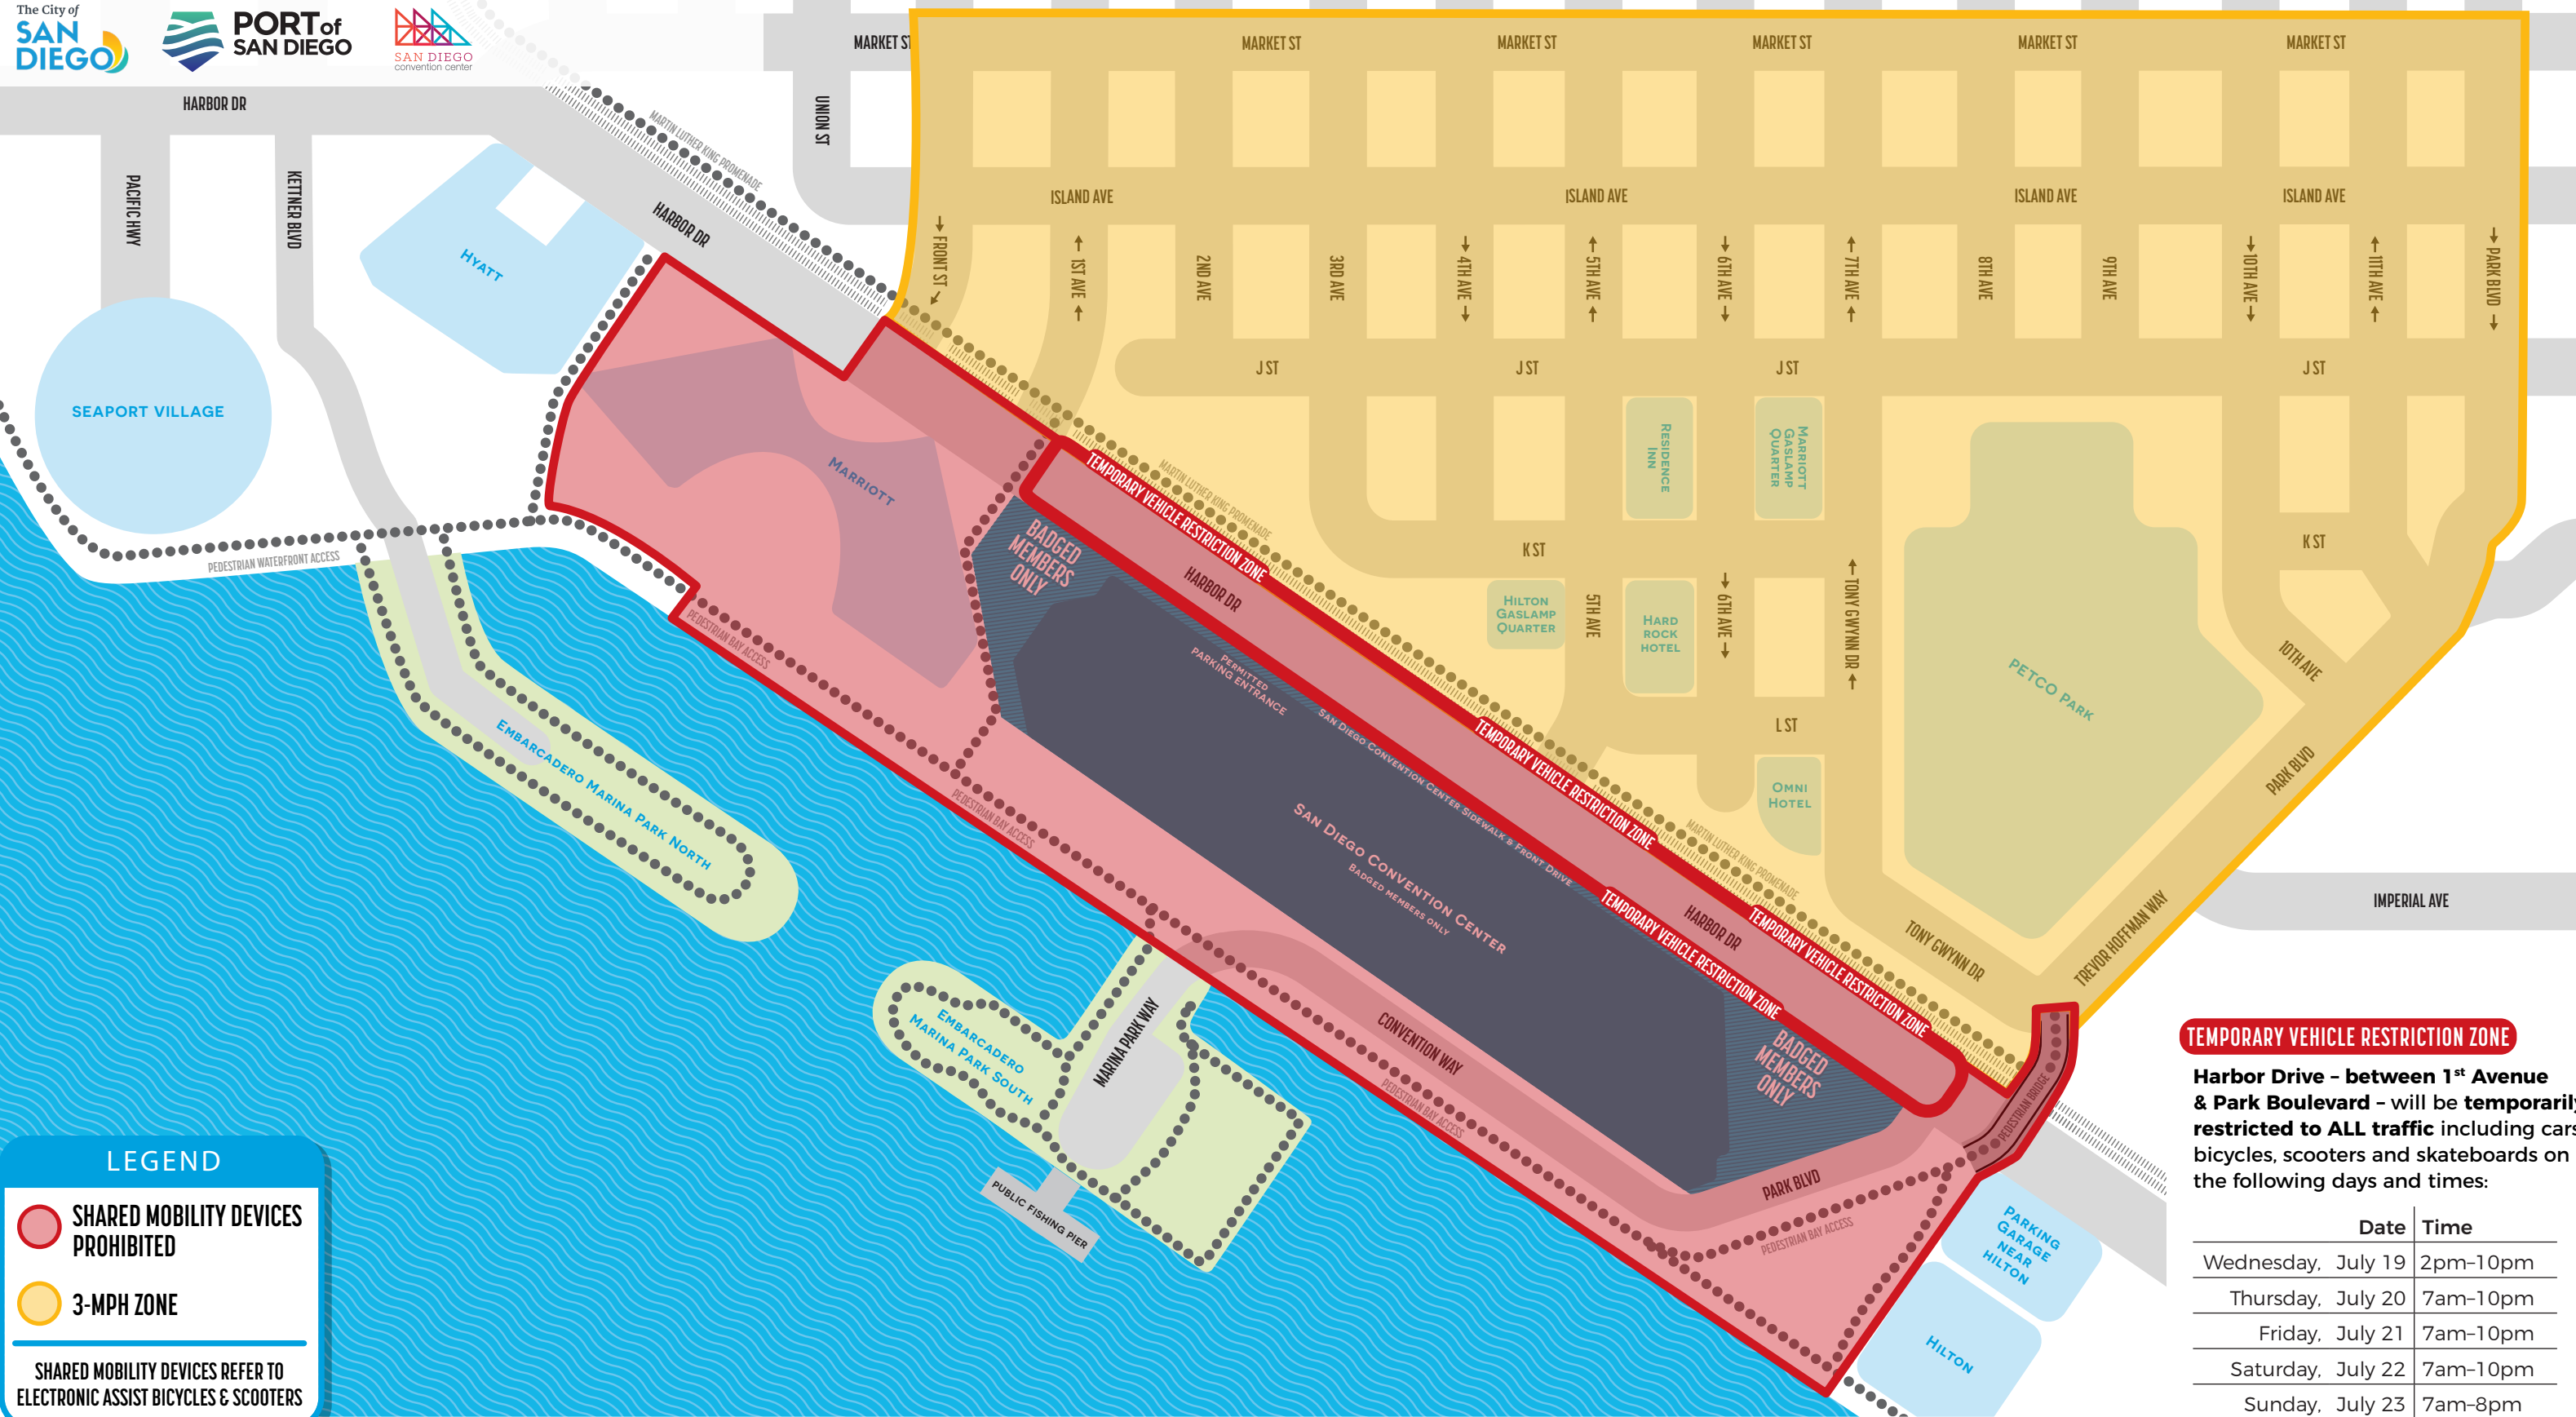

SHARED MOBILITY DEVICE ZONE MAP

ELECTRONIC ASSIST BICYCLES & SCOOTERS
COMIC-CON INTERNATIONAL 2023

LEGEND

- SHARED MOBILITY DEVICES PROHIBITED
- 3-MPH ZONE

SHARED MOBILITY DEVICES REFER TO ELECTRONIC ASSIST BICYCLES & SCOOTERS

TEMPORARY VEHICLE RESTRICTION ZONE

Harbor Drive - between 1st Avenue & Park Boulevard - will be temporarily restricted to ALL traffic including cars, bicycles, scooters and skateboards on the following days and times:

Date	Time
Wednesday, July 19	2pm-10pm
Thursday, July 20	7am-10pm
Friday, July 21	7am-10pm
Saturday, July 22	7am-10pm
Sunday, July 23	7am-8pm